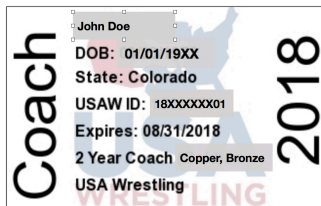

## Coach Membership Pathway

### Print a Membership Card

Click [here](#) to print a membership card from your profile.

**Note:** Membership cards will reflect your certification level.

All memberships expire Aug 31

**Start**  
**Create an Account in the Membership System**  
Go to: [www.USAWMembership.com](http://www.USAWMembership.com)